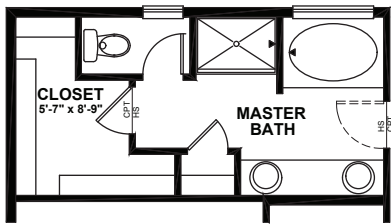

- Upstairs Laundry Room
- Large laundry room
- Flexible study or living room
- Convenient and spacious loft

Main Level
924 sf

MAIN LEVEL
OPTIONAL 3RD CAR GARAGE

MAIN LEVEL
OPTIONAL WINDOW IN FAMILY ROOM

MAIN LEVEL
OPTIONAL PORCH WITH "E" ELEV.

----- INDICATES AN OPTION

////// INDICATES A HALF WALL

Upper Level
1,275 sf

UPPER LEVEL
OPTIONAL WINDOW IN MASTER

UPPER LEVEL
OPTIONAL DBL DOORS AT MASTER

UPPER LEVEL
OPTIONAL BEDROOM ILO LOFT

UPPER LEVEL
OPTIONAL 5-PC MASTER BATH