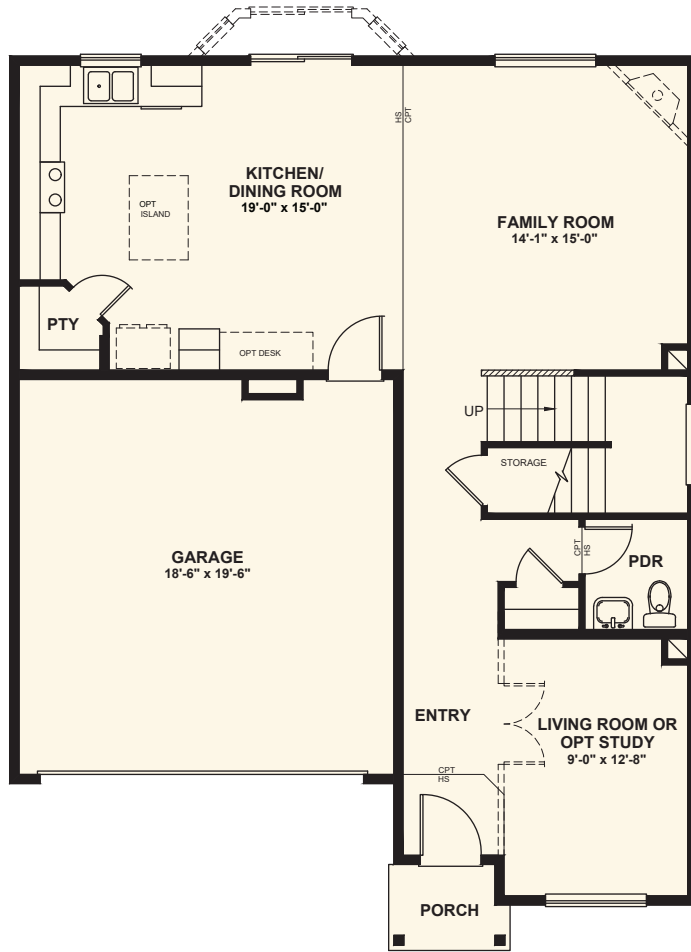

**CHALLENGER
HOMES**

Making Life Better

FALCON MEADOWS AT

BENT GRASS

THE
VAN BUREN

Elevation E1

Elevation D2

PLAN #2146

- Upstairs Laundry Room
- Large laundry room
- Flexible study or living room
- Convenient and spacious loft

Main Level
924 sf

MAIN LEVEL
OPTIONAL 3RD CAR GARAGE

MAIN LEVEL
OPTIONAL WINDOW IN FAMILY ROOM

MAIN LEVEL
OPTIONAL PORCH WITH "E" ELEV.

----- INDICATES AN OPTION

////// INDICATES A HALF WALL

Upper Level
1,275 sf

UPPER LEVEL
OPTIONAL WINDOW IN MASTER

UPPER LEVEL
OPTIONAL DBL DOORS AT MASTER

UPPER LEVEL
OPTIONAL BEDROOM ILO LOFT

UPPER LEVEL
OPTIONAL 5-PC MASTER BATH