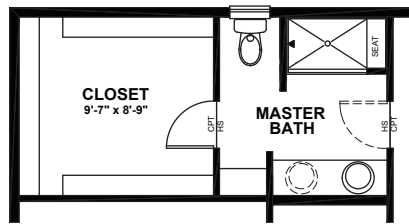

- Upstairs Laundry Room
- Large laundry room
- Flexible study or living room
- Convenient and spacious loft

Main Level
924 sf

MAIN LEVEL
OPTIONAL 3RD CAR GARAGE

MAIN LEVEL
OPTIONAL WINDOW IN FAMILY ROOM

MAIN LEVEL
OPTIONAL PORCH WITH "E" ELEV.

----- INDICATES AN OPTION

////// INDICATES A HALF WALL

Upper Level
1,275 sf

UPPER LEVEL
OPTIONAL WINDOW IN MASTER

UPPER LEVEL
OPTIONAL DBL DOORS AT MASTER

UPPER LEVEL
OPTIONAL BEDROOM ILO LOFT

UPPER LEVEL
OPTIONAL 5-PC MASTER BATH

UPPER LEVEL
OPTIONAL WALK-IN SHOWER W/ SEAT

Elevation B1

[CHALLENGERHOMES.COM](https://www.challengerhomes.com)

719.598.5192