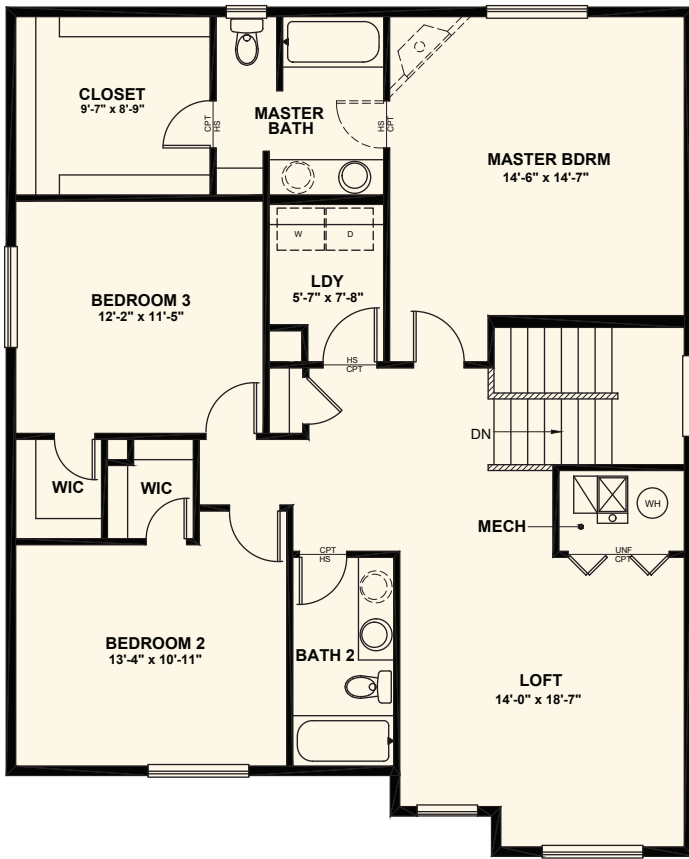

**CHALLENGER
HOMES**

Making Life Better

FALCON MEADOWS AT

BENT GRASS

THE
VAN BUREN

Elevation E1

Elevation D2

PLAN #2146

- Upstairs Laundry Room
- Large laundry room
- Flexible study or living room
- Convenient and spacious loft

Main Level
924 sf

MAIN LEVEL
OPTIONAL 3RD CAR GARAGE

MAIN LEVEL
OPTIONAL WINDOW IN FAMILY ROOM

MAIN LEVEL
OPTIONAL PORCH WITH "E" ELEV.

----- INDICATES AN OPTION

////// INDICATES A HALF WALL

Upper Level
1,275 sf

UPPER LEVEL
OPTIONAL WINDOW IN MASTER

UPPER LEVEL
OPTIONAL DBL DOORS AT MASTER

UPPER LEVEL
OPTIONAL BEDROOM ILO LOFT

UPPER LEVEL
OPTIONAL 5-PC MASTER BATH