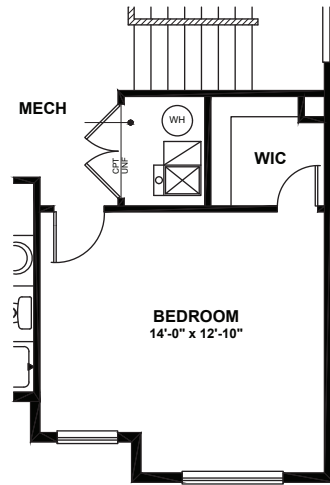

- Upstairs Laundry Room
- Large laundry room
- Flexible study or living room
- Convenient and spacious loft

Main Level
924 sf

MAIN LEVEL
OPTIONAL 3RD CAR GARAGE

MAIN LEVEL
OPTIONAL WINDOW IN FAMILY ROOM

MAIN LEVEL
OPTIONAL PORCH WITH "E" ELEV.

----- INDICATES AN OPTION

////// INDICATES A HALF WALL

Upper Level
1,275 sf

UPPER LEVEL
OPTIONAL WINDOW IN MASTER

UPPER LEVEL
OPTIONAL DBL DOORS AT MASTER

UPPER LEVEL
OPTIONAL BEDROOM ILO LOFT

UPPER LEVEL
OPTIONAL 5-PC MASTER BATH

UPPER LEVEL
OPTIONAL WALK-IN SHOWER W/ SEAT

Elevation B1

[CHALLENGERHOMES.COM](https://www.challengerhomes.com)

719.598.5192