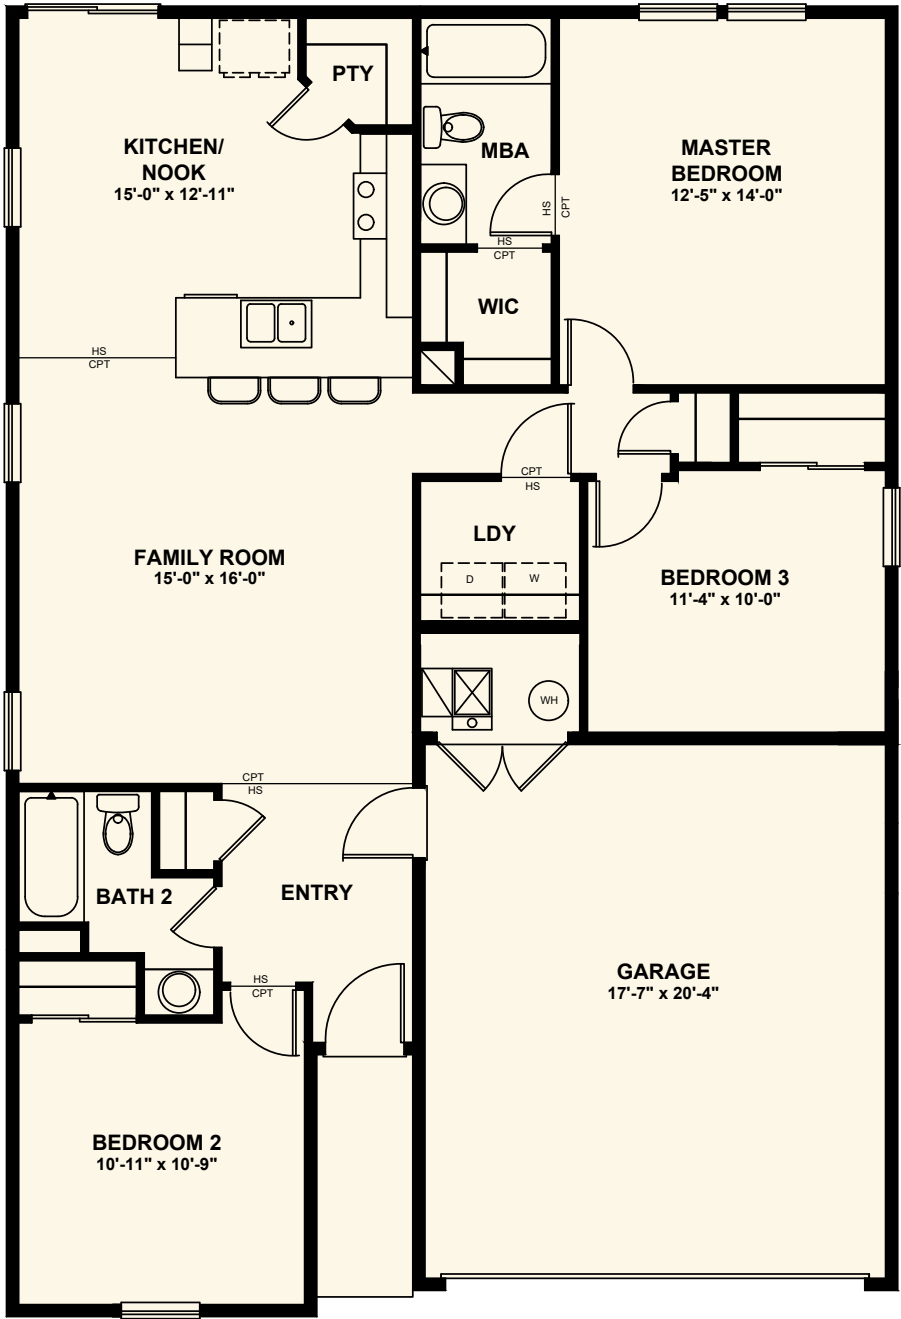

**CHALLENGER
HOMES**

Making Life Better

SKY RANCH

THE HANOVER

Elevation F

Elevation E

PLAN #1264.1

- Large kitchen pantry
- Open floorplan
- Spacious laundry room

Main Level
1,264 sf

MAIN LEVEL
OPTIONAL MASTER BATH
WALK-IN SHOWER W/ SEAT

----- INDICATES AN OPTION

////// INDICATES A HALF WALL

Elevation D

CHALLENGERHOMES.COM

719.598.5192