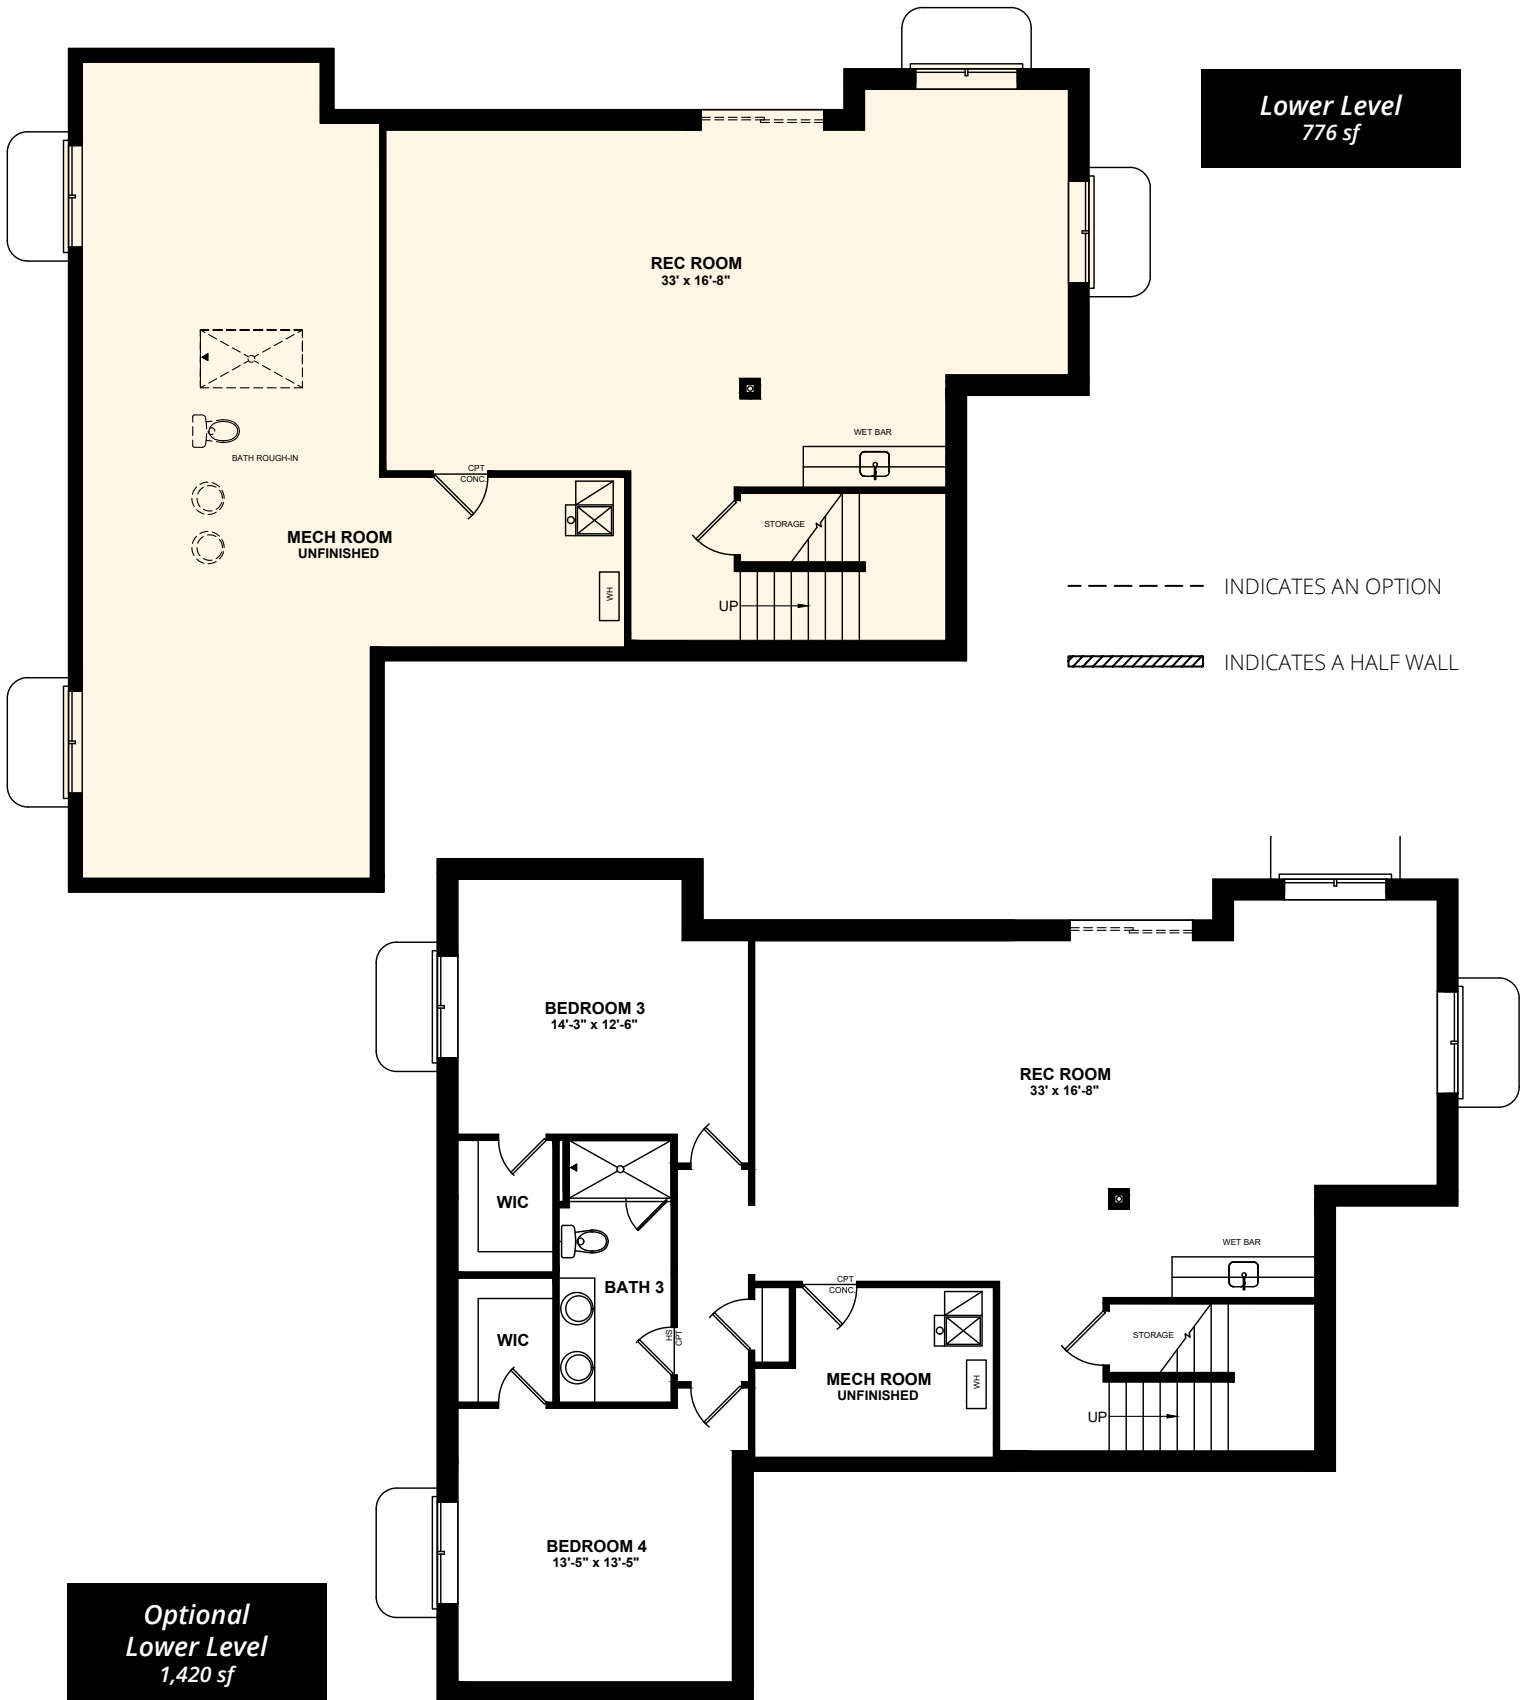

**CHALLENGER
HOMES**

Making Life Better

THE PINEHURST

Sierra Pacific

Farmhouse

PLAN #1510

- Large Laundry Room
- Rear Covered Patio
- Side Load 2.5 Car Garage
- Partially Finished Basement Standard

----- INDICATES AN OPTION

////// INDICATES A HALF WALL

Lower Level
776 sf

Optional Lower Level
1,420 sf

----- INDICATES AN OPTION

////// INDICATES A HALF WALL

CHALLENGERHOMES.COM

719.674.0282